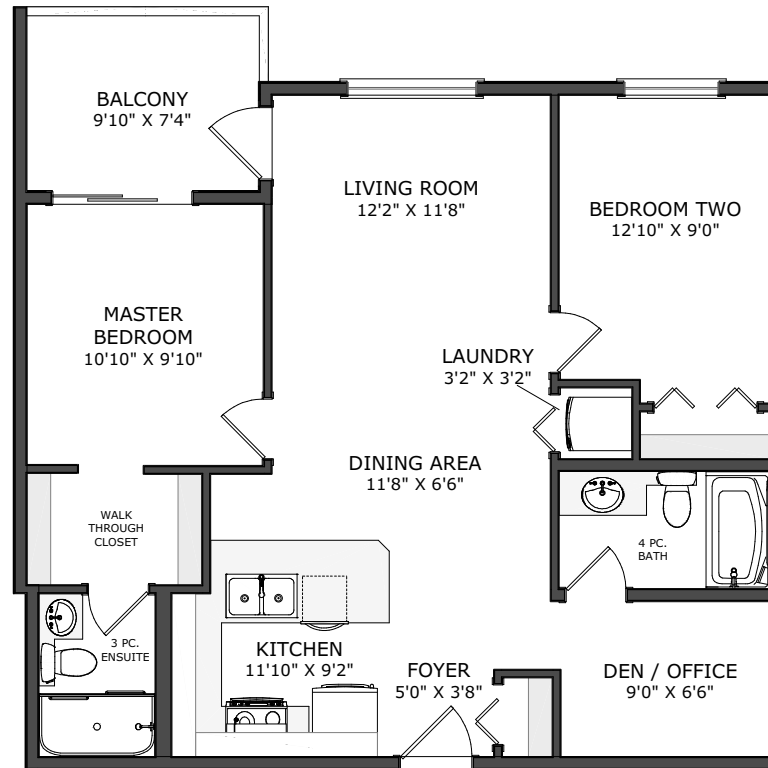

2428 - 604 EAST LAKE BLVD NE, AIRDRIE, AB

MAIN - 816.41 Sq.ft. / 75.84 m2

RMS TOTAL - 816.41 Sq.ft. / 75.84 m2

CONVENTIONAL CONDO

*RECA RMS MEASUREMENTS ARE TAKEN PAINT TO PAINT

SERGHEI CICALA
CENTURY 21 POWER REALTY
403.370.3335
CICALASERGHEI@GMAIL.COM
FEBRUARY 26, 2020

MAIN LEVEL